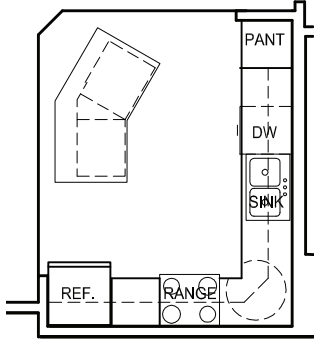

HONEYCRISP 2 BR + DEN

1525 SQ. FT.

APPLEWOOD POINTE BLOOMINGTON AT VALLEY WEST

Actual dimensions may vary due to construction.
Plans are subject to change without notice.

KITCHEN:
ANGLED ISLAND OPTION